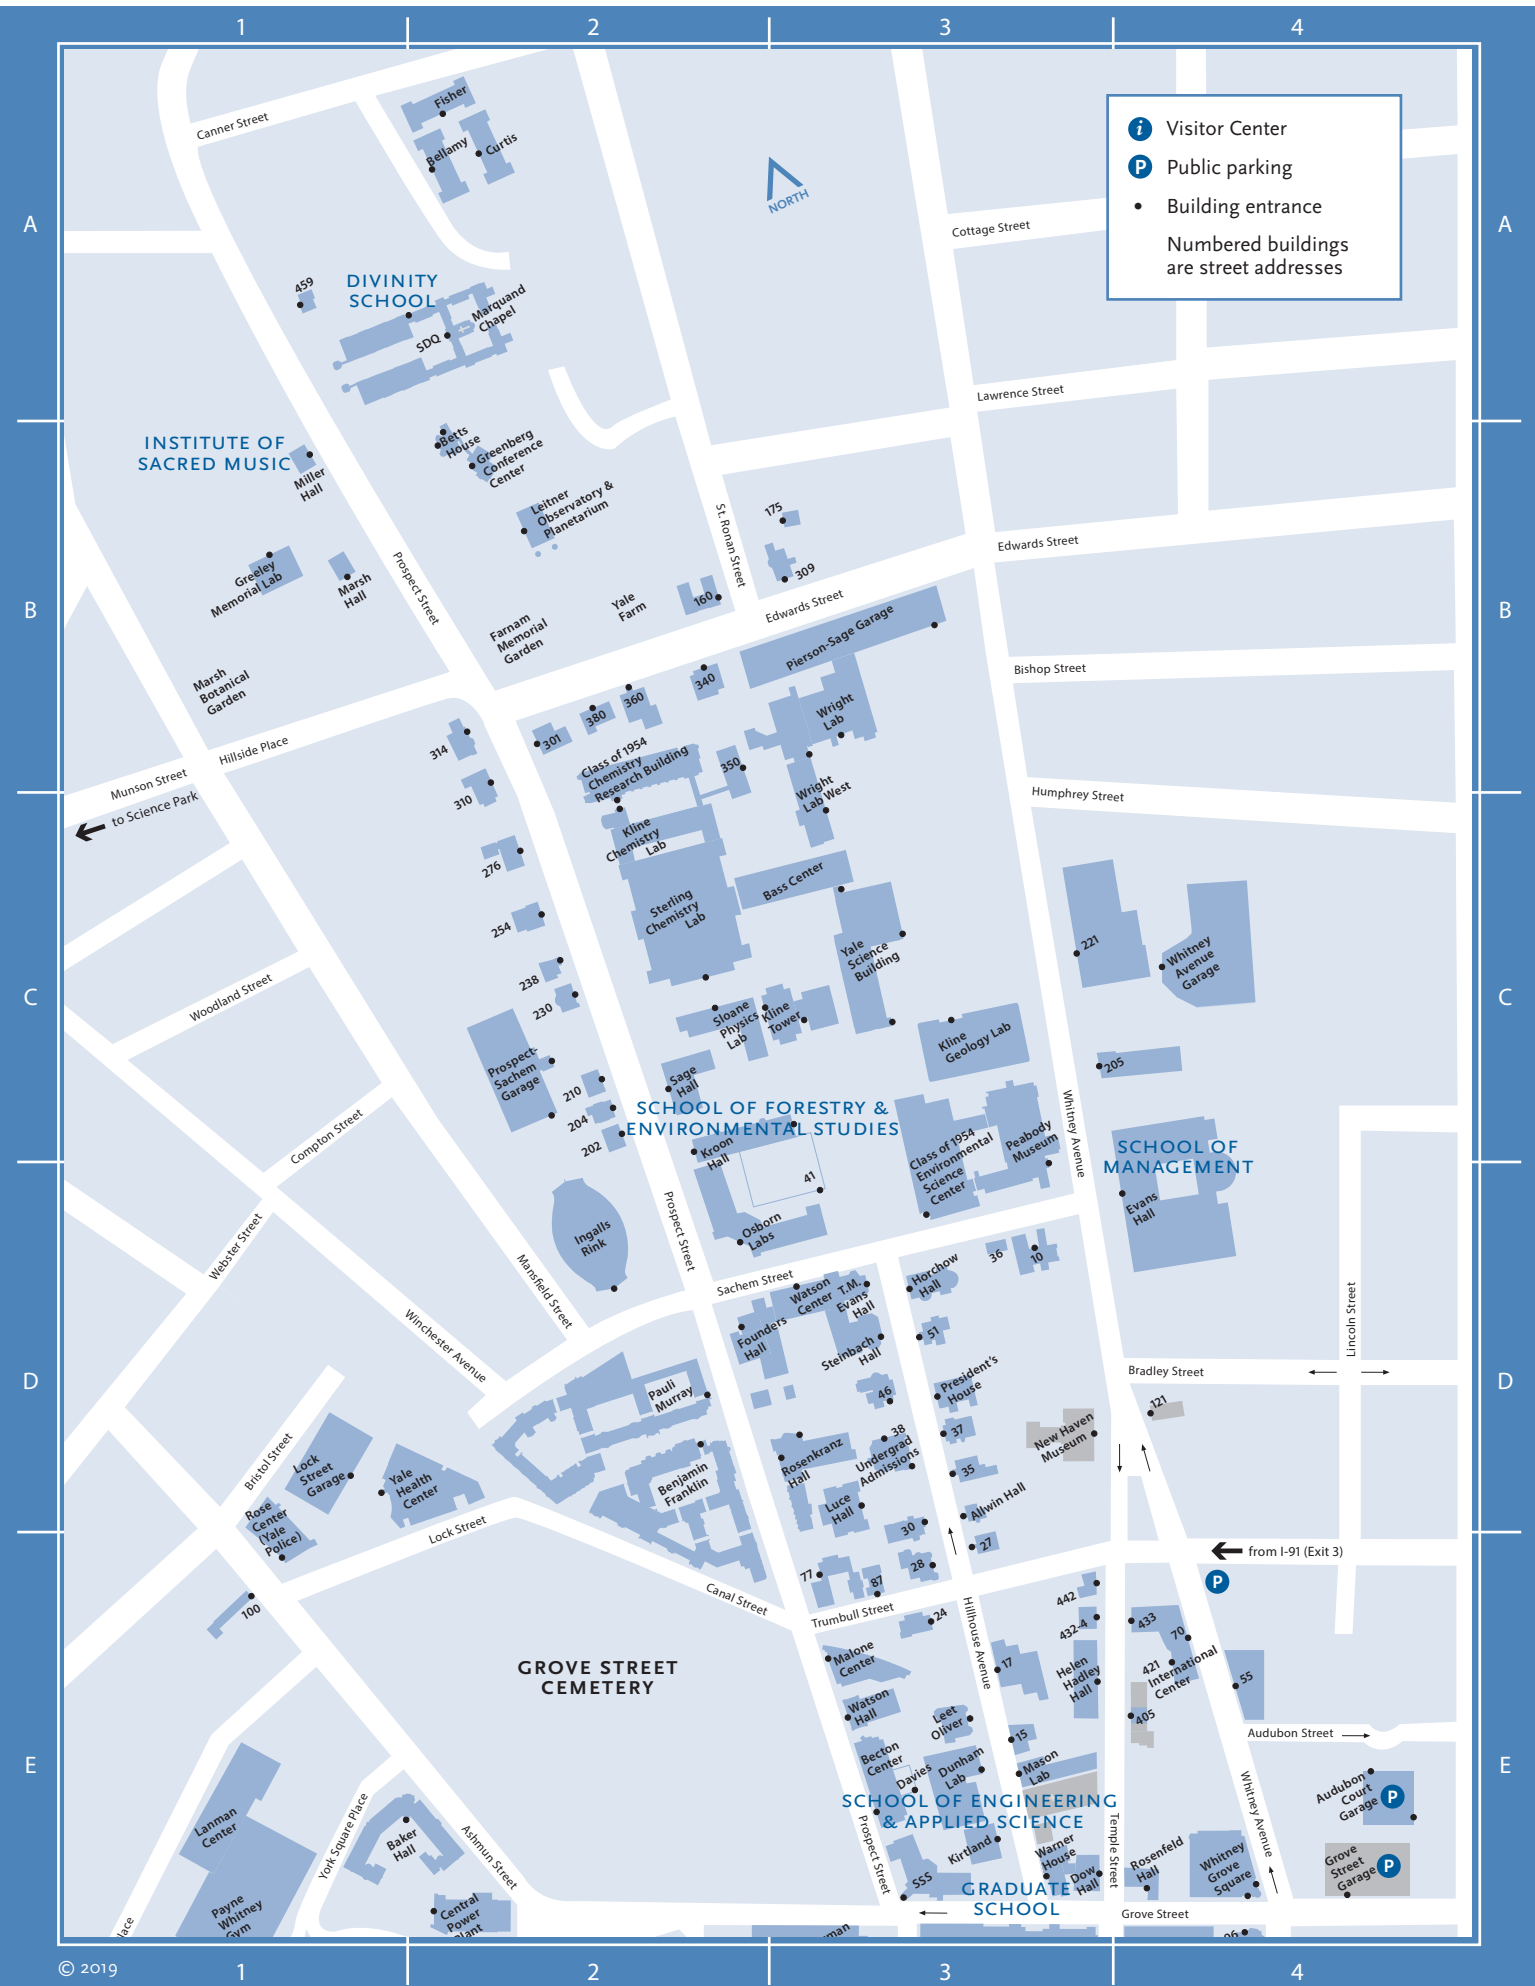

- i Visitor Center
- P Public parking
- Building entrance

Numbered buildings are street addresses